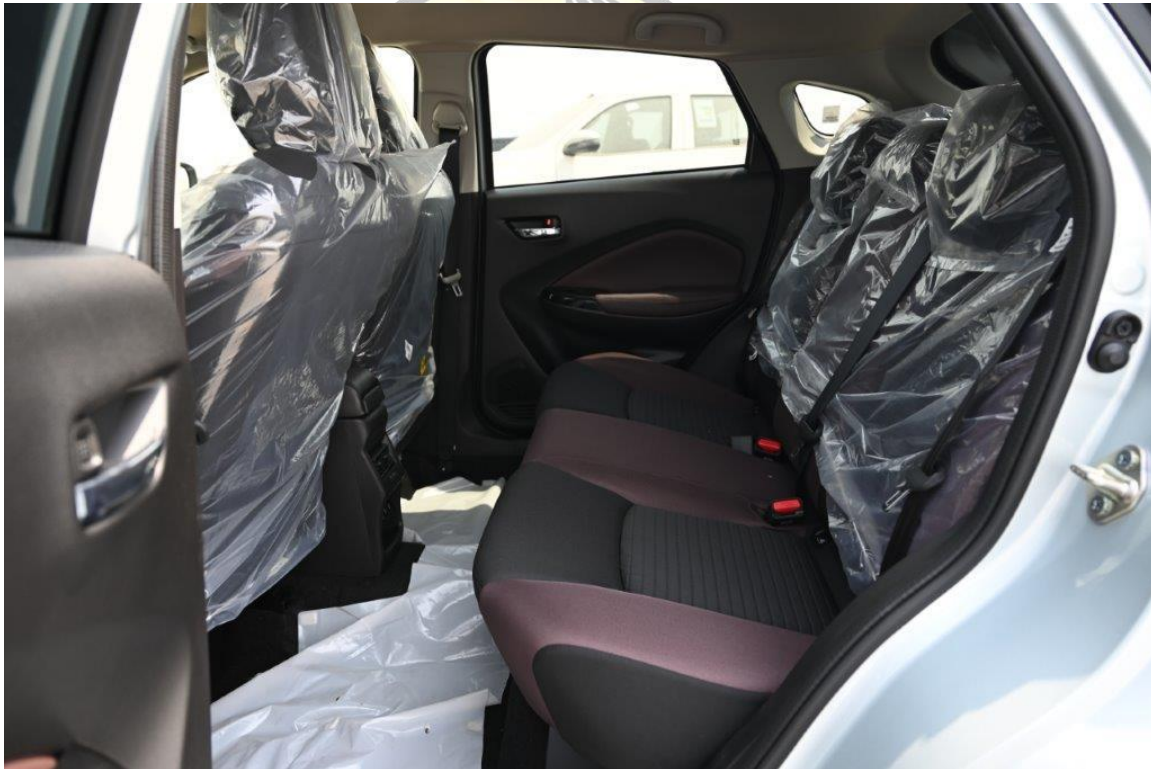

SAHARA MOTORS FZE
+971561144253, +971544400938

YOUR DREAM CAR STORE
www.saharamotorsfze.com

Showroom 19, DAZ (DUCAMZ), Ras Al Khor - Dubai - United Arab Emirates
 info@saharamotorsfze.com
 +971561144253, +971544400938