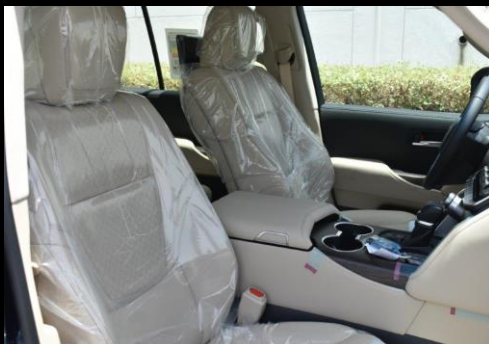

## 2022 MODEL TOYOTA LAND CRUISER VXR V6 4.0L PETROL AT

LC300 VXR 4.0L

GET A QUOTE

### INTERIOR FEATURES

- FOUR-ZONE AIR CONDITION
- PREMIUM LEATHER SEATS
- WALNUT WOOD GRAIN PACKAGE
- LEATHER AND WOOD STEERING WHEEL
- 7" OPITRON METER WITH MULTI INFORMATION DISPLAY

### EXTERIOR FEATURES

- 20" ALLOY WHEELS
- SUNROOF
- INTEGRATED ROOF RAILS
- DOOR MIRRORS-POWERED/RETRACTABLE/REVERSE AUTOTILT
- LED HEADLAMPS WITH DRLS & LED FRONT FOG LAMPS