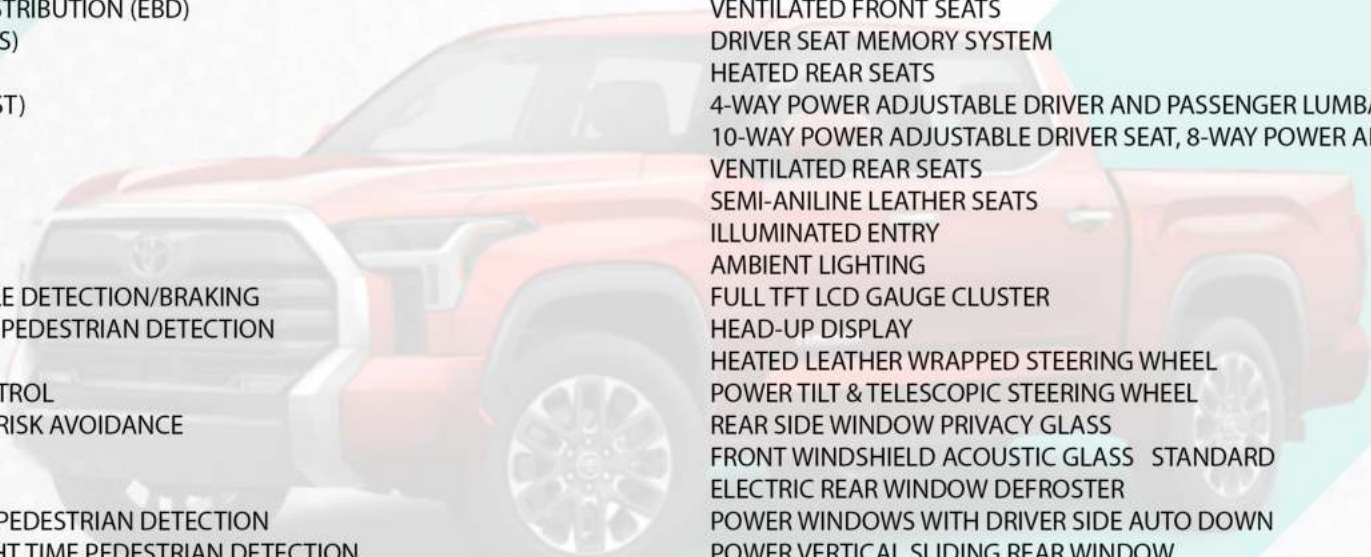

EXTERIOR

BLACK MUD GUARDS
ACTIVE GRILLE SHUTTERS
ACTIVE FRONT SPOILER
PANORAMIC MOONROOF
HOOD BADGE
TAILGATE RELEASE BUMP SWITCH
LARGE FUEL TANK (122L)
POWER ADJUSTABLE HEATED EXTERIOR MIRRORS
MEMORY MIRRORS
ELECTROCHROMIC DRIVER'S SIDE VIEW MIRROR
POWER EXTENDABLE/FOLDING TOWING MIRROR
WINDSHIELD WIPER DE-ICER
RAIN SENSING WIPERS
LED DAYTIME RUNNING LIGHTS
LED FOG LAMPS
TRAILER BACKUP GUIDE W/ STRAIGHT PATH ASSIST
AUTO LEVELING HEADLAMP SYSTEM
PREMIUM TRIPLE-BEAM LED HEADLAMPS
SIDE RAIL WITH FOUR ADJUSTABLE TIE DOWN CLEATS
400 - WATT (120V) CARGO BED POWER OUTLET

INTERIOR

BACKLIT "CAPSTONE" PASSENGER-SIDE INSTRUMENT PANEL BADGE
2-WAY POWER ADJUSTABLE DRIVER AND
HEATED FRONT SEATS
VENTILATED FRONT SEATS
DRIVER SEAT MEMORY SYSTEM
HEATED REAR SEATS
4-WAY POWER ADJUSTABLE DRIVER AND PASSENGER LUMBAR SUPPORT
10-WAY POWER ADJUSTABLE DRIVER SEAT, 8-WAY POWER ADJUSTABLE PASSENGER SEAT
VENTILATED REAR SEATS
SEMI-ANILINE LEATHER SEATS
ILLUMINATED ENTRY
AMBIENT LIGHTING
FULL TFT LCD GAUGE CLUSTER
HEAD-UP DISPLAY
HEATED LEATHER WRAPPED STEERING WHEEL
POWER TILT & TELESCOPIC STEERING WHEEL
REAR SIDE WINDOW PRIVACY GLASS
FRONT WINDSHIELD ACOUSTIC GLASS STANDARD
ELECTRIC REAR WINDOW DEFROSTER
POWER WINDOWS WITH DRIVER SIDE AUTO DOWN
POWER VERTICAL SLIDING REAR WINDOW