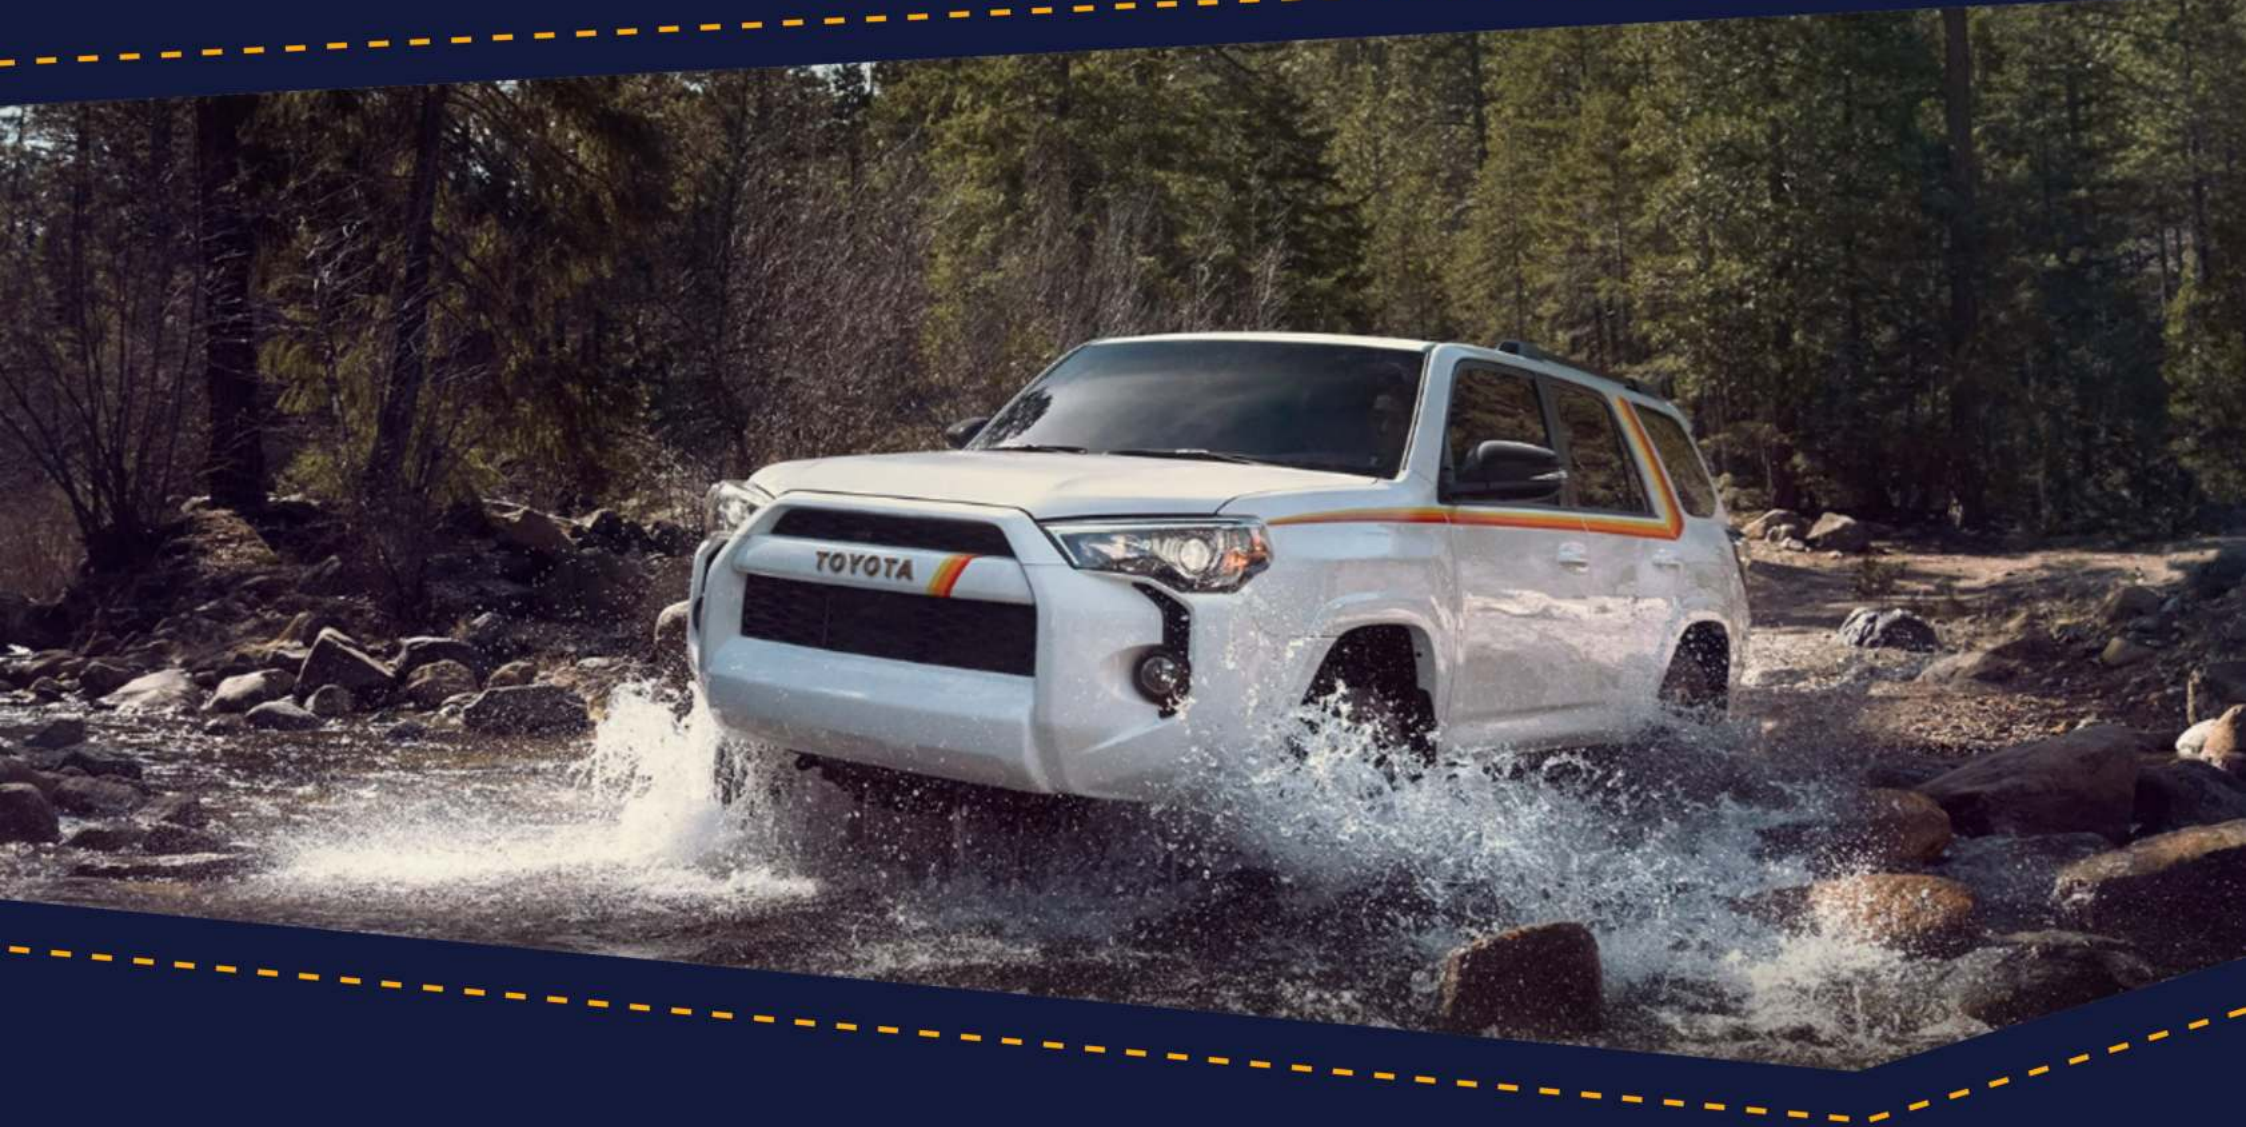

***2023 TOYOTA 4RUNNER LIMITED V6 4.0L PETROL
7 SEAT 4WD AT***

MODEL CODE – GRN 285L - GKAGKA
ENGINE-4.0 LITRE DOHC V6 W/VVT-I
5 SPEED AUTOMATIC TRANSMISSION
ACTIVE TRACTION CONTROL (A-TRAC)
PART-TIME 4WD STANDARD
CLASS IV TOWING RECEIVER HITCH
X-REAS SPORT ENHANCEMENT SUSPENSION
20" ALLOY WHEELS
P245/60R20
SEATING CAPACITY: 7
CRAWL CONTROL + MULTI-TERRAIN SELECT
DRIVER SEAT MEMORY SYSTEM
INTELLIGENT CLEARANCE SONAR
VENTILATED FRONT SEATS
FULL-TIME 4WD
TUB STYLE ALL SEASON FLOOR
LEATHER SEATS
15 SPEAKER JBL AUDIO SYSTEM
DRIVER KNEE AIRBAG
DUAL STAGE DRIVER & PASSENGER AIRBAG SUPPLEMENTAL RESTRAINT SYSTEM (SRS)
FRONT SIDE CURTAIN AIRBAGS
PASSENGER KNEE AIRBAGS
PANORAMIC VIEW MONITOR
CHILD PROTECTOR REAR DOOR LOCKS
STAR SAFETY SYSTEM: SMART STOP TECHNOLOGY, VEHICLE STABILITY CONTROL, ANTI-LOCK BRAKES, TRACTION CONTROL, ELECTRONIC BRAKE FORCE DISTRIBUTION,
BRAKE ASSIST
TOYOTA SAFETY SENSE
PRE-COLLISION SYSTEM
AUTO HIGH BEAM
LANE DEPARTURE ALERT
DYNAMIC RADAR CRUISE CONTROL (HIGH SPEED)
TIRE PRESSURE MONITOR SYSTEM
PARKING BRAKE
POWER DOOR LOCKS
SMART KEY SYSTEM
PUSH BUTTON START
GARAGE DOOR OPENER
SECURITY
ENGINE IMMOBILIZER ANTI-THEFT SYSTEM
INFOTAINMENT
AUDIO
USB INPUT/CHARGING PORT
APPLE CARPLAY COMPATIBILITY
ANDROID AUTO COMPATIBILITY
8" TOUCH SCREEN
8 SPEAKERS
REAR SEAT HEATER DUCTS
DUAL ZONE AUTOMATIC CLIMATE CONTROL
BLACK PAINTED ROOF RAILS
POWER SLIDE / TILT MOONROOF