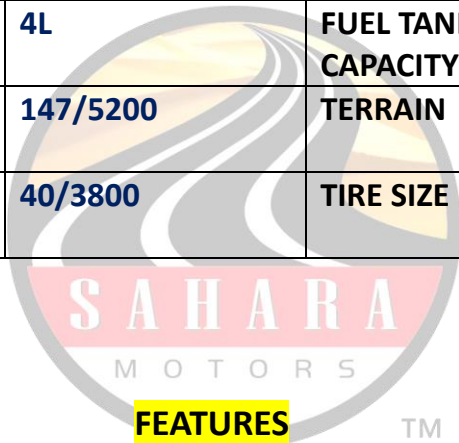

SAHARA MOTORS FZE
+971561144253, +971544400938

YOUR DREAM CAR STORE
www.saharamotorsfze.com

2024 TOYOTA FORTUNER VX V6 4.0L PETROL AUTOMATIC

Year: 2024	Model: GUN156L – SDTHXV	Engine: 4L
Fuel: Petrol	Transmission: Automatic	Location: Dubai
Drive: 4WD	Doors: 4	Seats: 7

TECHNICAL FEATURES

ENGINE	4L	FUEL TANK CAPACITY	80L
MAX OUTPUT	147/5200	TERRAIN	4WD
MAX TORQUE	40/3800	TIRE SIZE	R17

FEATURES

HIGH FABRIC SEATS	POWER STEERING
POWER WINDOWS	REAR FOG LAMP
SMART KEYLESS ENTRY	REAR AUTOMATIC CLIMATE CONTROL
APPLE CAR PLAY	LED HEADLAMPS
POWER LOCKS	ANTI-THEFT SYSTEM
SIDE STEPS	FABRIC SEATS