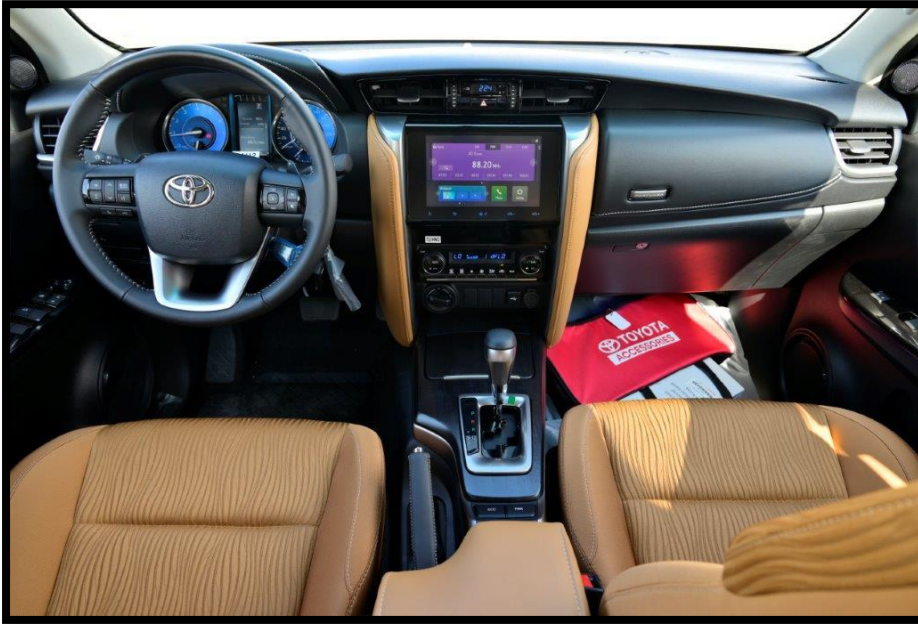

SAHARA MOTORS FZE
+971561144253, +971544400938

YOUR DREAM CAR STORE
www.saharamotorsfze.com

Showroom 19, DAZ (DUCAMZ), Ras Al Khor - Dubai - United Arab Emirates
 info@saharamotorsfze.com
 +971561144253, +971544400938