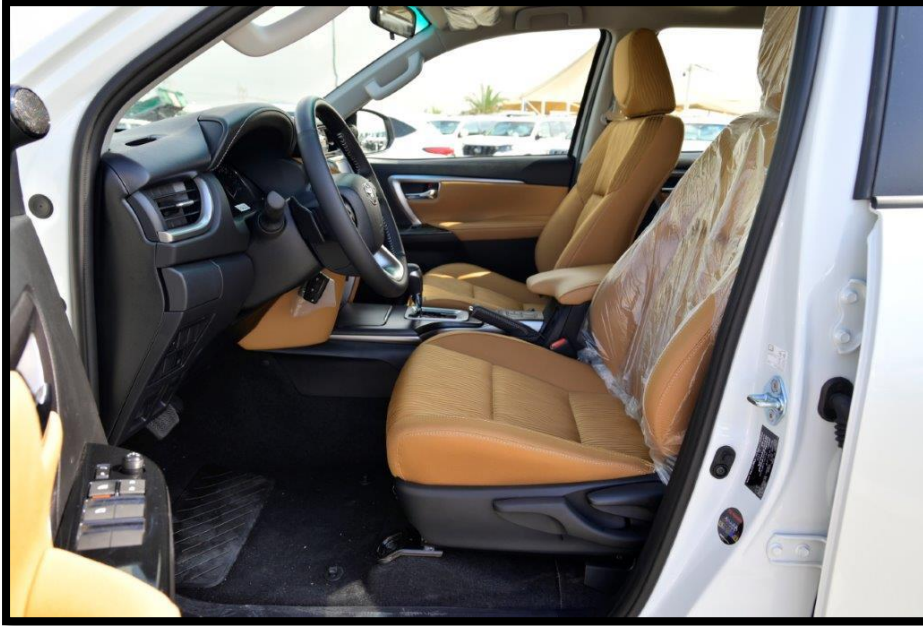

SAHARA MOTORS FZE
+971561144253, +971544400938

YOUR DREAM CAR STORE
www.saharamotorsfze.com

Showroom 19, DAZ (DUCAMZ), Ras Al Khor - Dubai - United Arab Emirates
 info@saharamotorsfze.com
 +971561144253, +971544400938