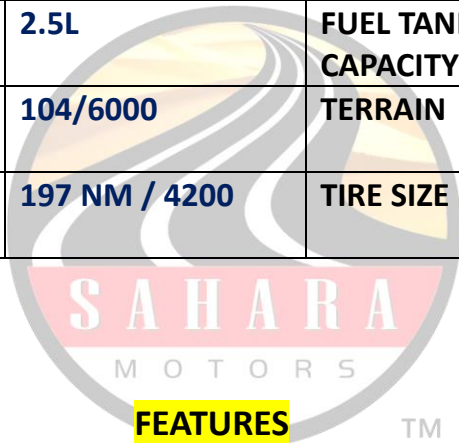

SAHARA MOTORS FZE
+971561144253, +971544400938

YOUR DREAM CAR STORE
www.saharamotorsfze.com

2024 TOYOTA RAV4 HYBRID LE 2.5L AWD AUTOMATIC

Year: 2024	Model: NA	Engine: 2.5L
Fuel: Hybrid	Transmission: Automatic	Location: Dubai
Drive: AWD	Doors: 4	Seats: 5

TECHNICAL FEATURES

ENGINE	2.5L	FUEL TANK CAPACITY	63L
MAX OUTPUT	104/6000	TERRAIN	FWD
MAX TORQUE	197 NM / 4200	TIRE SIZE	R17

FEATURES

CRUISE CONTROL	REAR VIEW CAMERA
REAR CAMERA	ELECTRIC PARKING BRAKE
ENGINE START / STOP BUTTON	POWER DOOR LOCK
AUDIO SYSTEM 8 INCH DISPLAY	ACTIVE STABILITY CONTROL
POWER WINDOWS	BREAK ASSIST
SIDE STEP	REAR CAMERA