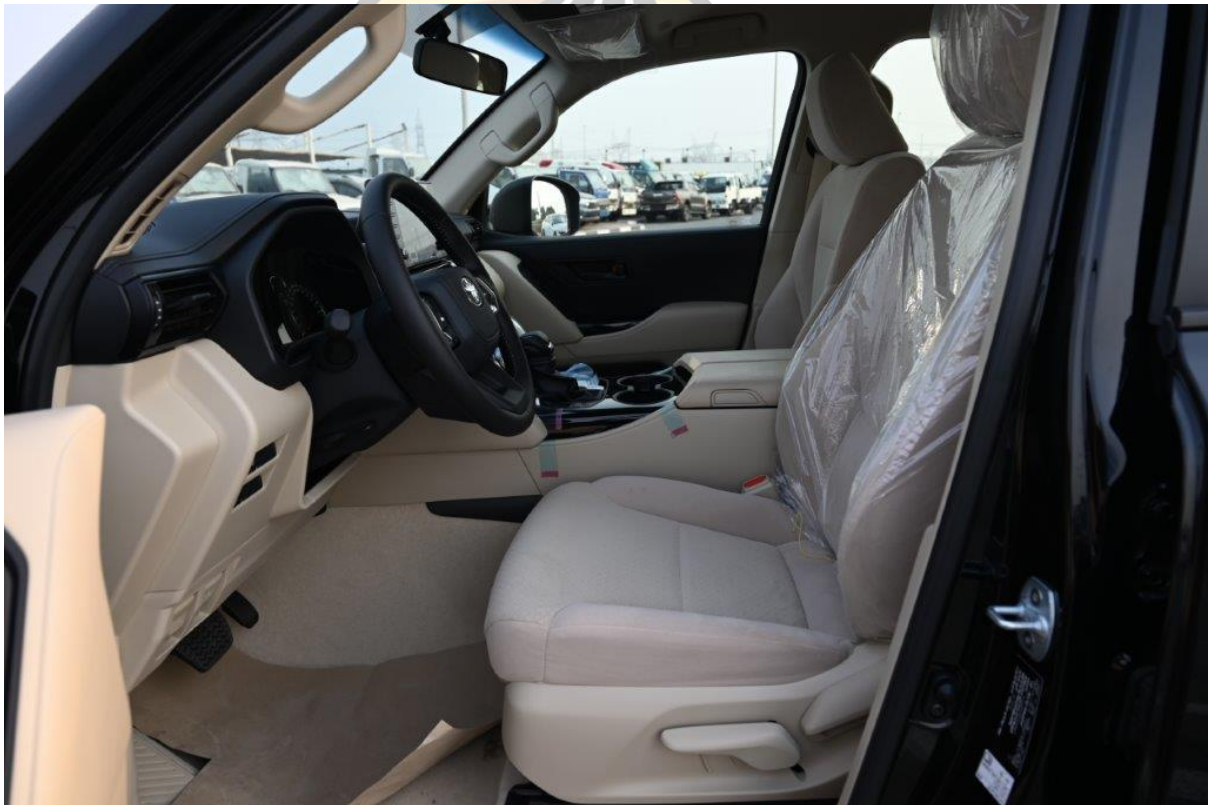

SAHARA MOTORS FZE
+971561144253, +971544400938

YOUR DREAM CAR STORE
www.saharamotorsfze.com

Showroom 19, DAZ (DUCAMZ), Ras Al Khor - Dubai - United Arab Emirates
 info@saharamotorsfze.com
 +971561144253, +971544400938