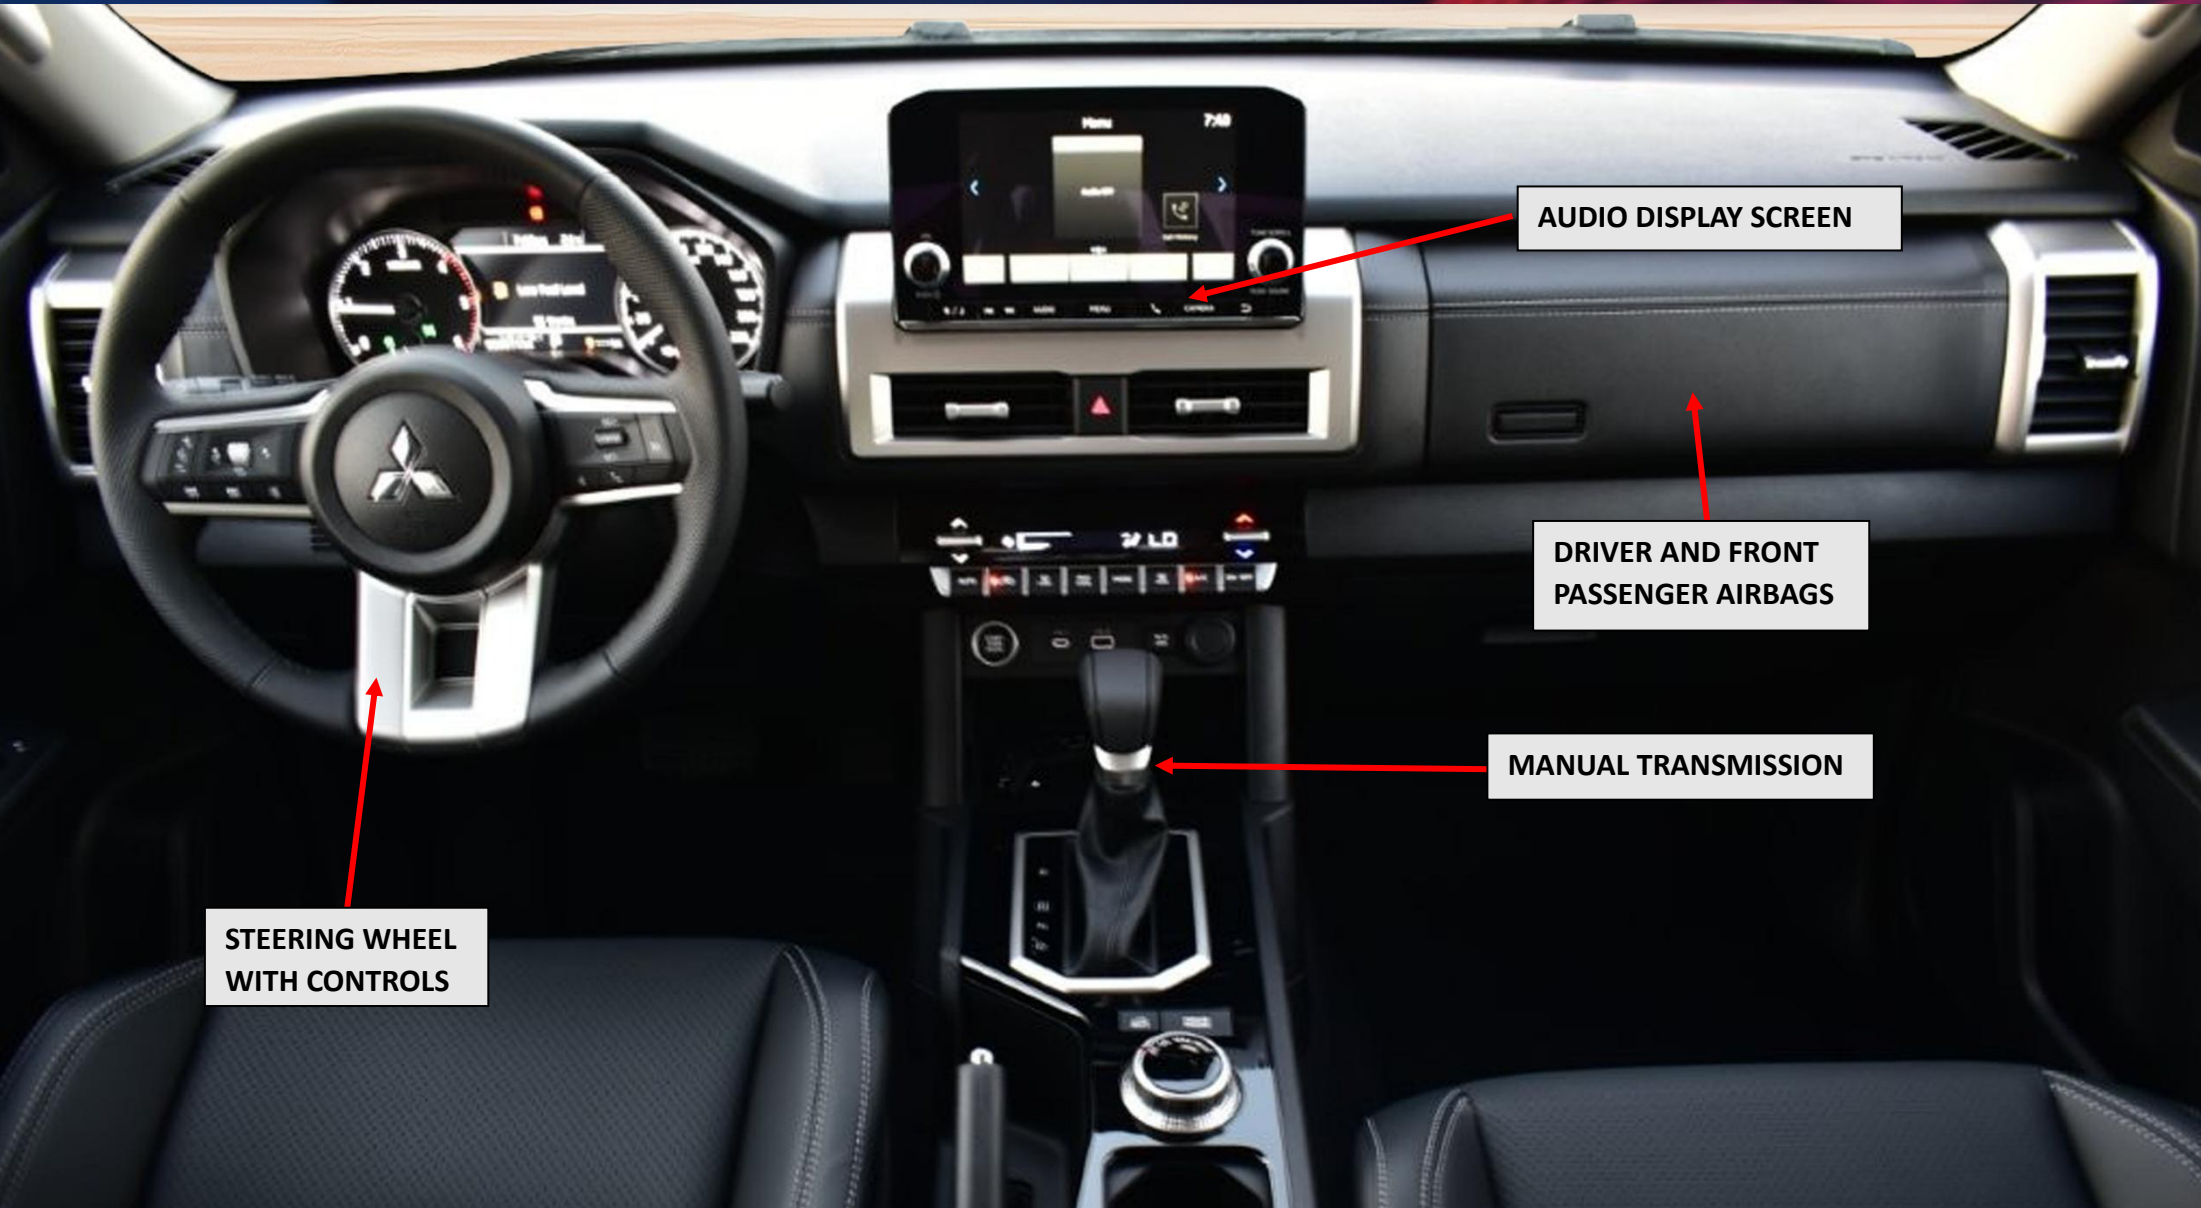

✉ info@blitzmotorsuae.com

☎ +971 - 544400938

SAHARA MOTORS GROUP

STEERING WHEEL WITH CONTROLS

AUDIO DISPLAY SCREEN

DRIVER AND FRONT PASSENGER AIRBAGS

MANUAL TRANSMISSION

Sahara Motors (Head Office)
Block 3, Showroom 25, Auto Market,
Ras Al Khor, Dubai, United Arab Emirates.