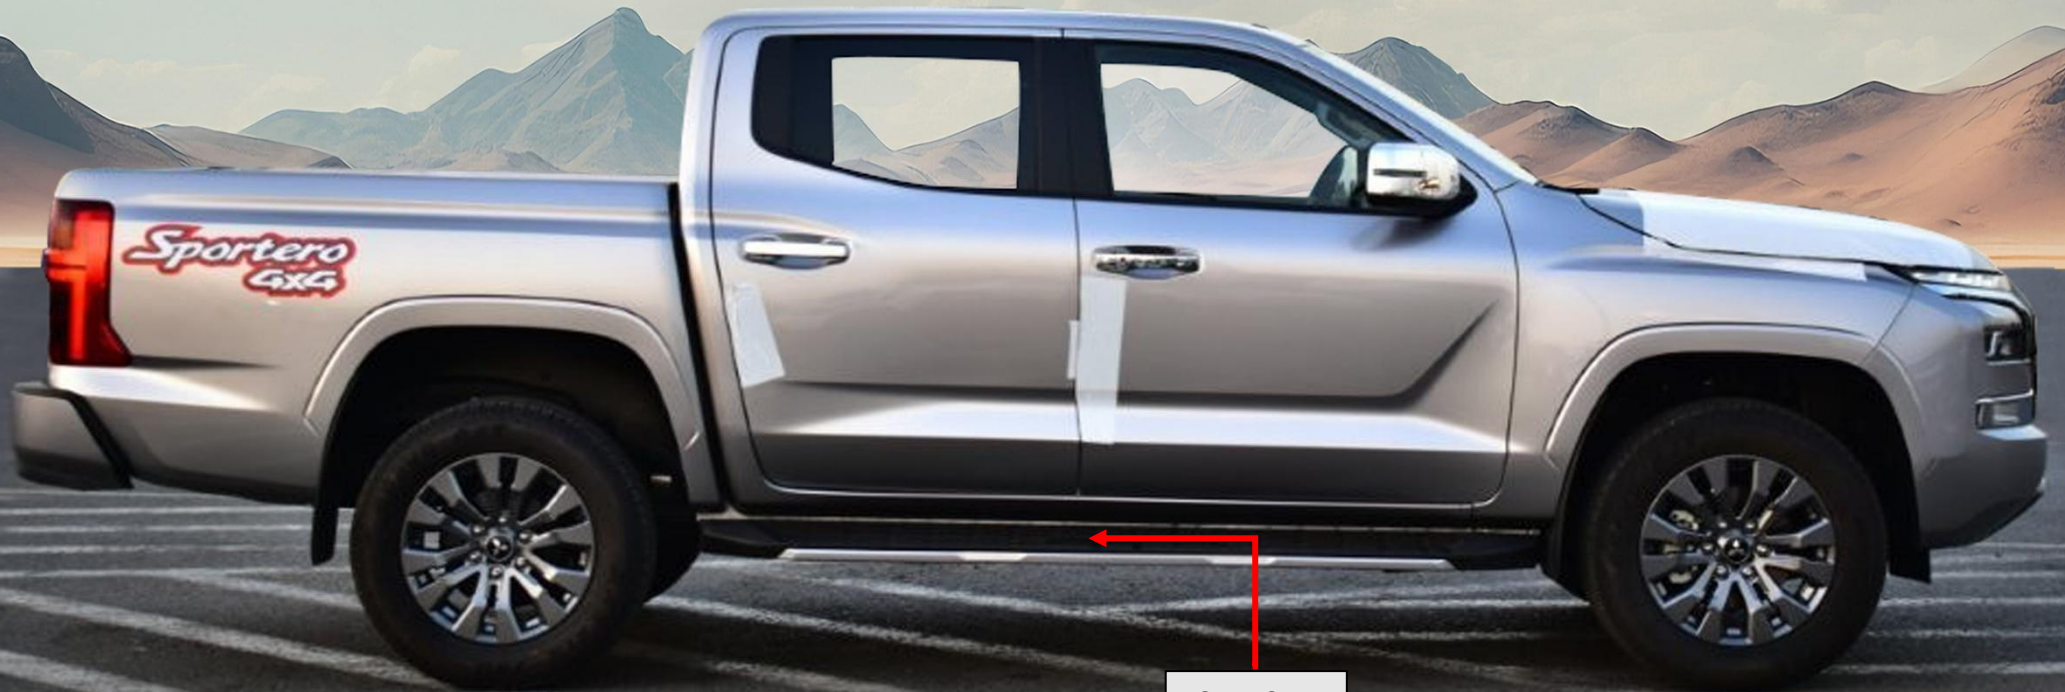

SAHARA MOTORS GROUP

Sahara Motors (Head Office)

Block 3, Showroom 25, Auto Market,
Ras Al Khor, Dubai, United Arab Emirates.

✉ info@saharamotorsuae.com

☎ +971 - 43332623

Sahara Motors FZE

Showroom 19, DUCAMZ, Ras Al Khor,
Dubai, United Arab Emirates.

✉ info@saharamotorsfze.com

☎ +971 - 42882430

Sahara Motors (Branch)

25th Floor, Suite #2503, Jafza View 18,
Jebel Ali Freezone, Dubai, United Arab Emirates.

✉ info@saharamotorsuae.com

☎ +971 - 43332623

Forex Motors FZCO

Showroom 357, DUCAMZ, Ras Al Khor,
Dubai, United Arab Emirates.

✉ info@forexmotorsuae.com

☎ +971 - 43204249

Blitz Motors FZE

Office - C1-1F-SF1858, Ajman Free Zone
C1 Building, Ajman, United Arab Emirates.

✉ info@blitzmotorsuae.com

☎ +971 - 544400938