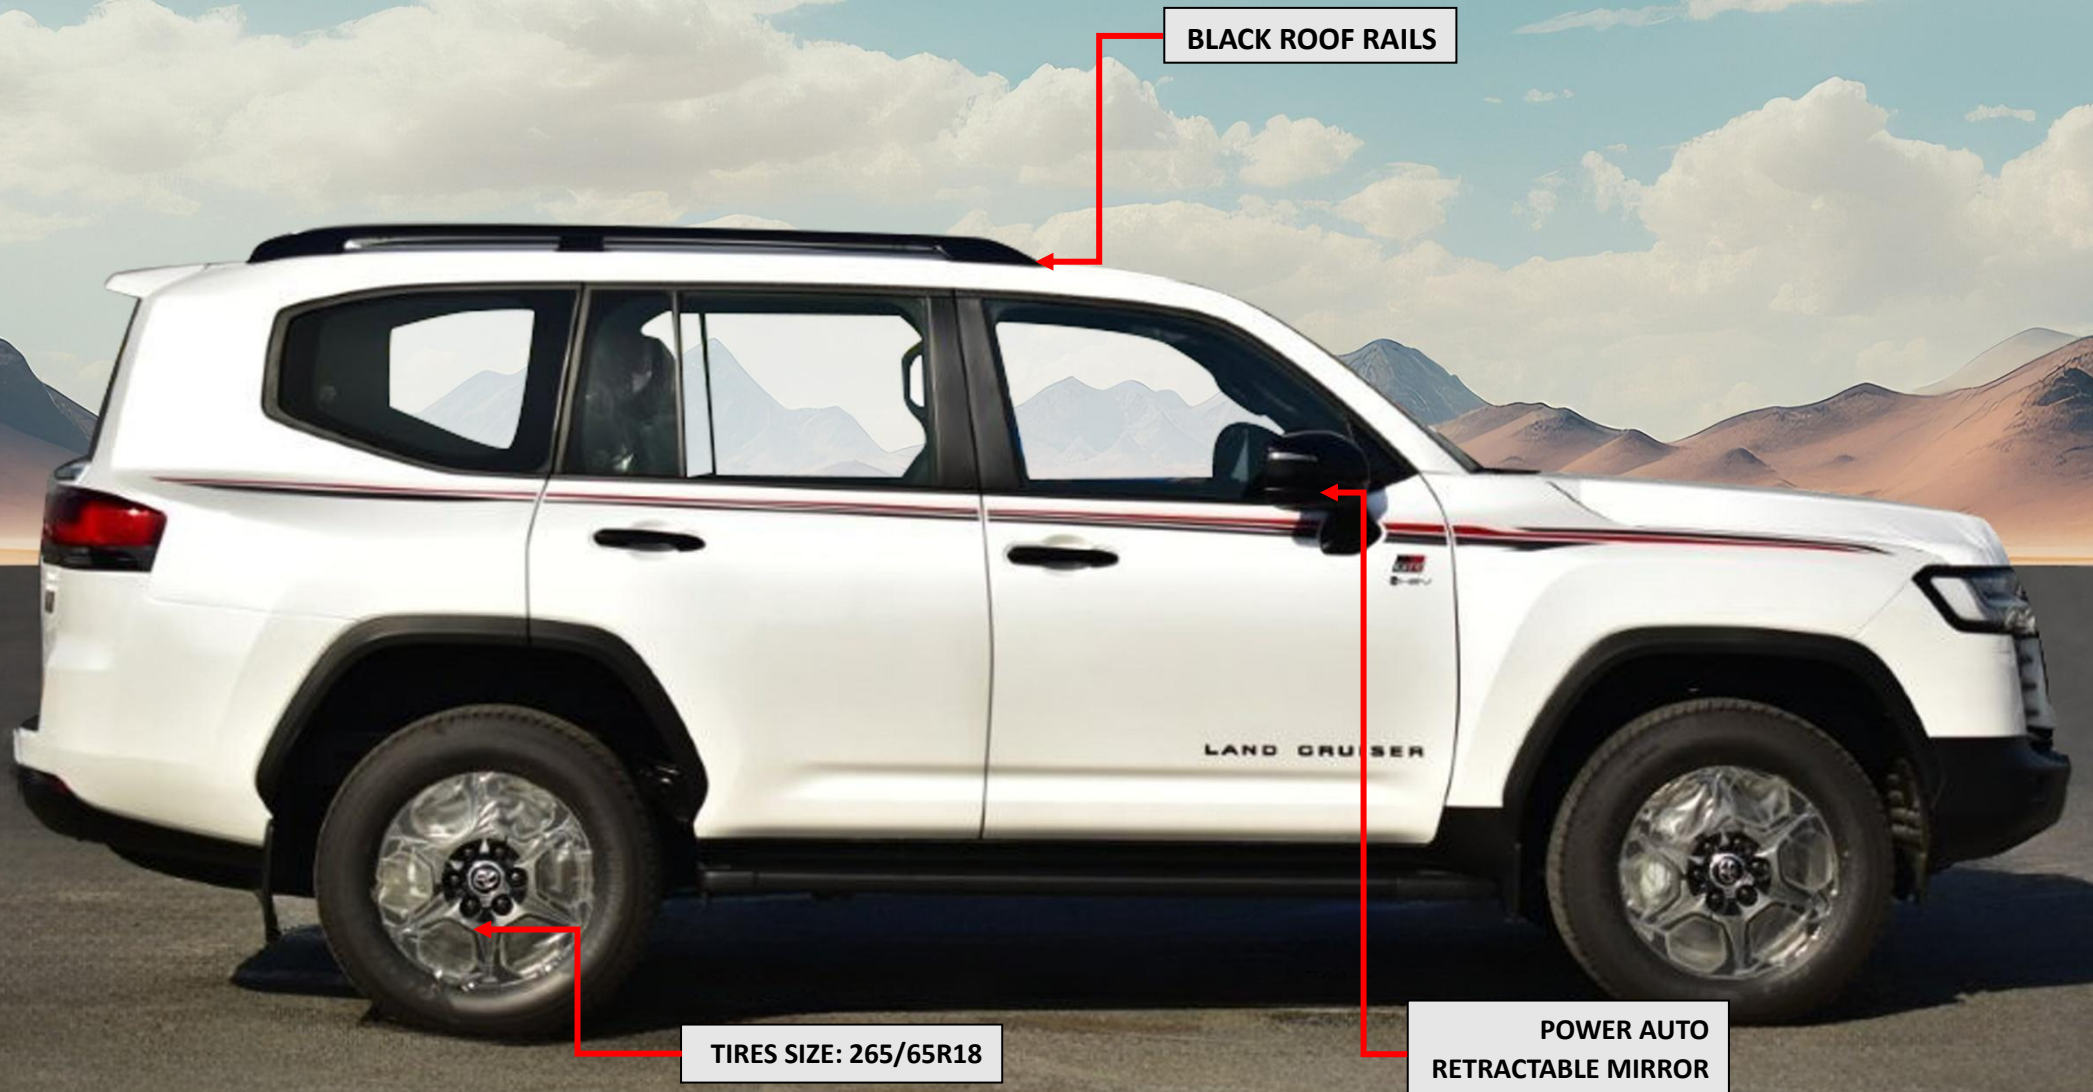

# SAHARA MOTORS GROUP

BLACK ROOF RAILS

TIRES SIZE: 265/65R18

POWER AUTO  
RETRACTABLE MIRROR